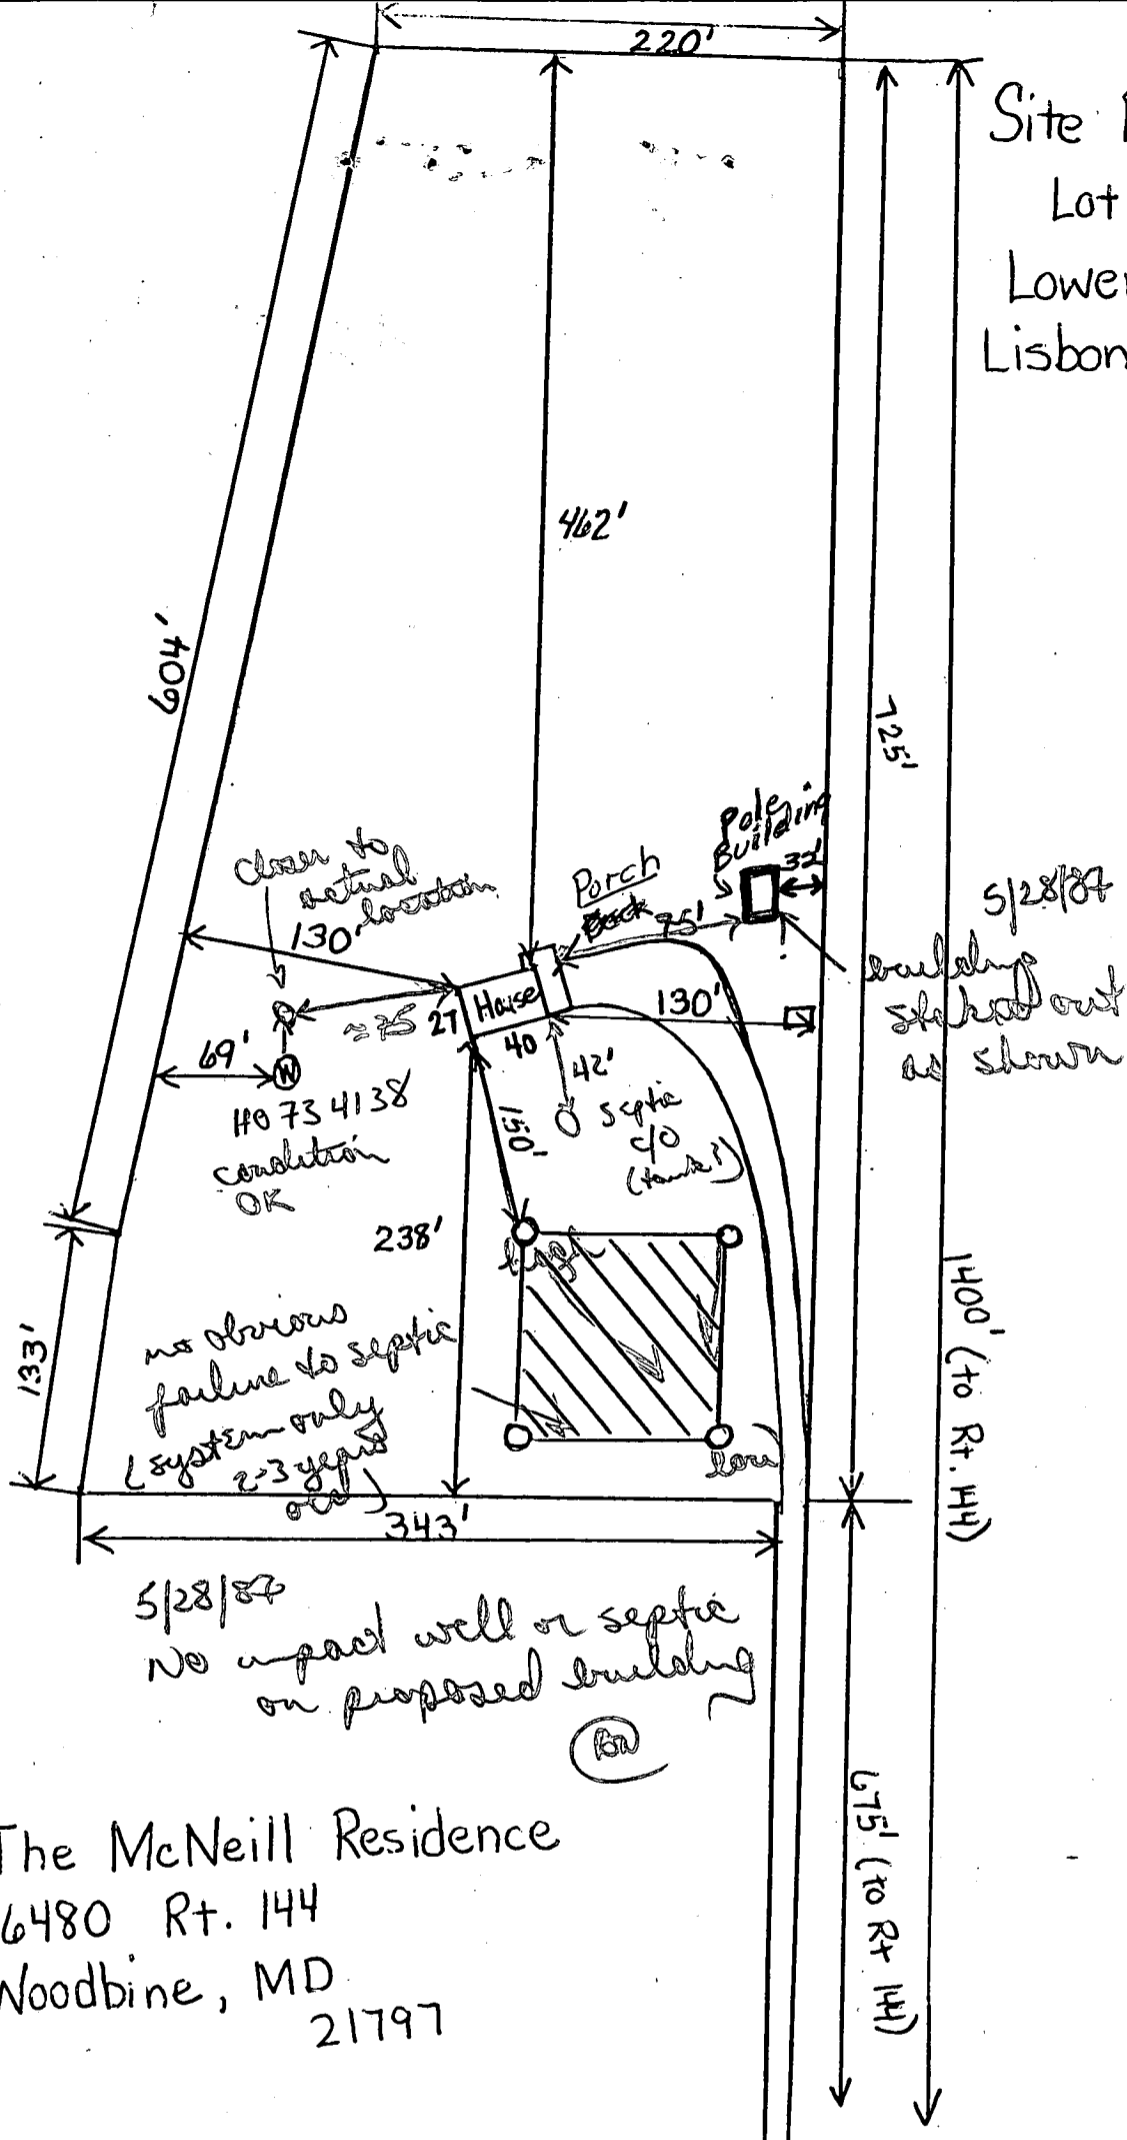

Site Plan  
 Lot 2  
 Lower Trail  
 Lisbon Sage

The McNeill Residence  
 16480 Rt. 144  
 Woodbine, MD  
 21797